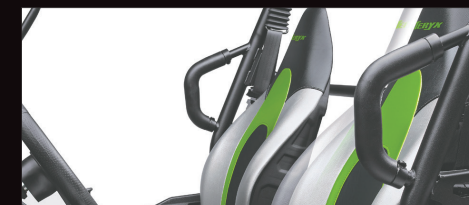

COMFORT

Teryx Side-x-Sides come equipped with stadium-style high-back bucket seats, adjustable sliding driver seat, hinged doors, and DC outlets to power your electronics. The dash features centrally located controls as well as knock-outs for additional accessory switches and space to add the accessory audio system.

CONQUER THE WORLD'S TOUGHEST TERRAIN

Kawasaki Teryx Side-x-Sides are built to dominate the most demanding trails. With the perfect combination of rugged sport performance and useful capability, the Teryx is up for a variety of challenges. Backed by the strength of Kawasaki Heavy Industries Ltd. and the Kawasaki STRONG 3-Year Limited Warranty, the Teryx is a versatile Side-x-Side that you can depend on.