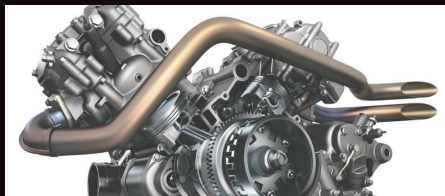

FUEL-INJECTED V-TWIN POWER

The fuel-injected, 749cc V-Twin engine is well balanced to minimize vibration. Fed by dual 36mm throttle bodies and controlled by a 32-bit CPU the engine packs a major punch with strong low-rpm torque. Precise fuel monitoring allows for easy starting, outstanding power and better fuel mileage.