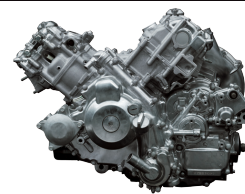

**Kawasaki**

See the back page for more

### POWERFUL LIQUID-COOLED ENGINE

The powerful, liquid-cooled, 783cc SOHC, 4-valve-per-cylinder fuel-injected V-twin engine supplies maximum power and torque on demand, delivering the muscle to conquer a wide variety of terrain.